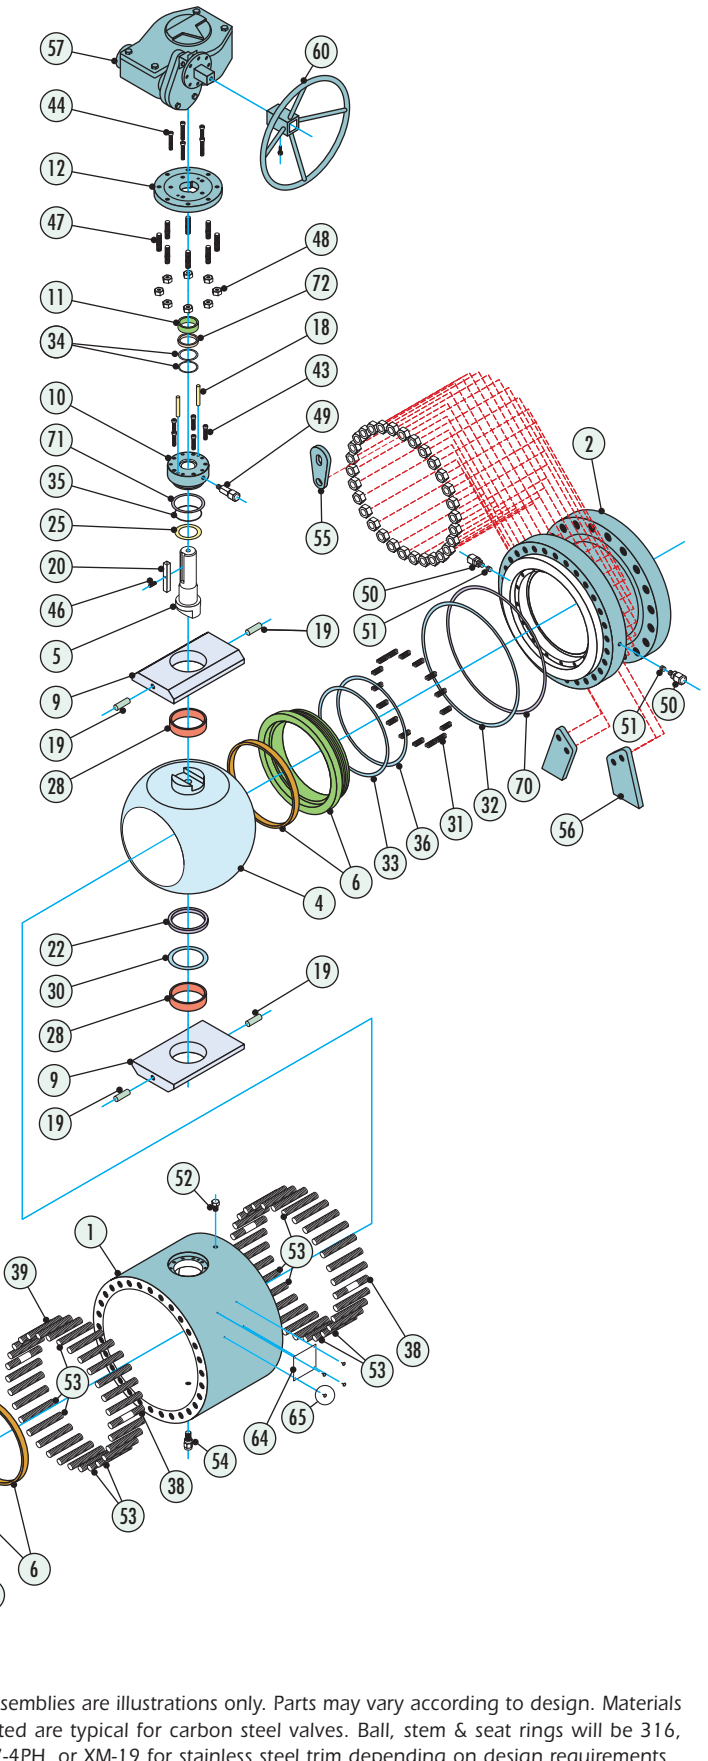

Parts for Large Size Diameter Valves

Series 5700/6700 ■ 14"FP-56"FP Class 150, 300, 600, 900 and 1500 ■ 12" Class 2500

No.	Description	Material	Spares
1	Body	A105/A350 LF2	
2	Closure/Flanged End	A105/A350 LF2	
4	Ball	A105/A350 LF2 ENP	
5	Stem	4130 ENP	
6	Seat Ring Sub Assembly	A105/A350 LF2 G/PTFE or Nylon	S
9	Bearing Retainer	Carbon Steel	
10	Gland	4130 ENP	
11	Bushing	Carbon Steel	
12	Adapter Plate	A36	
18	Gland Pin	Carbon Steel	
20	Stem Key	Carbon Steel	
22	Ball Thrust Washer	Phenolic	S
25	Stem Thrust Washer	Phenolic	S
28	Ball Bearing	DU Dry Bearing	
31	Seat Spring	X-750	
32	Body O-ring	Viton®	S
33	Seat O-ring	Viton®	S
34	Stem O-ring	Viton®	S
35	Gland & Trunnion O-ring	Viton®	S
36	Emergency Sealant O-ring	Viton®	S
38	Location Stud	A193 B7M	
39	Body Stud	A193 B7M	
40	Body Nut	A194 2HM	
43	Gland Cap Screw	A574 Modified	
44	Adapter Plate Cap Screw	A574 Modified	
45	Trunnion Cap Screw	A574 Modified	
46	Stem Key Cap Screw	Carbon Steel	
47	Gear Stud	A193 B7	
48	Gear/Adapter Plate Nut	A194 2H	
49	Stem Grease Fitting	Carbon Steel	
50	Seat Grease Fitting	Carbon Steel	
51	Check Valve	Stainless Steel	
52	Vent Plug	Carbon Steel	
53	Lifting Lug Stud	A193 B7M	
54	Drain Valve	Carbon Steel	
55	Lifting Lug	Carbon Steel	
56	Support Leg	Carbon Steel	
57	Worm Gear Operator	Commercial	
60	Handwheel	Carbon Steel	
64	Name Plate	Stainless Steel	
65	Drive Screw	Stainless Steel	
70	Body Gasket	Graphite	S
71	Gland & Trunnion Gasket	Graphite	S
72	Stem Packing	Graphite	S

Assemblies are illustrations only. Parts may vary according to design. Materials listed are typical for carbon steel valves. Ball, stem & seat rings will be 316, 17-4PH, or XM-19 for stainless steel trim depending on design requirements.

*Contact your PBV® salesperson for additional sizes and materials.

** Change introduced 2004

NOTES: Sizes 6"x6" and larger are gear operated. Dimension "F" includes drain plug and support brackets.

Dimensional Data for Large Size Diameter Valves