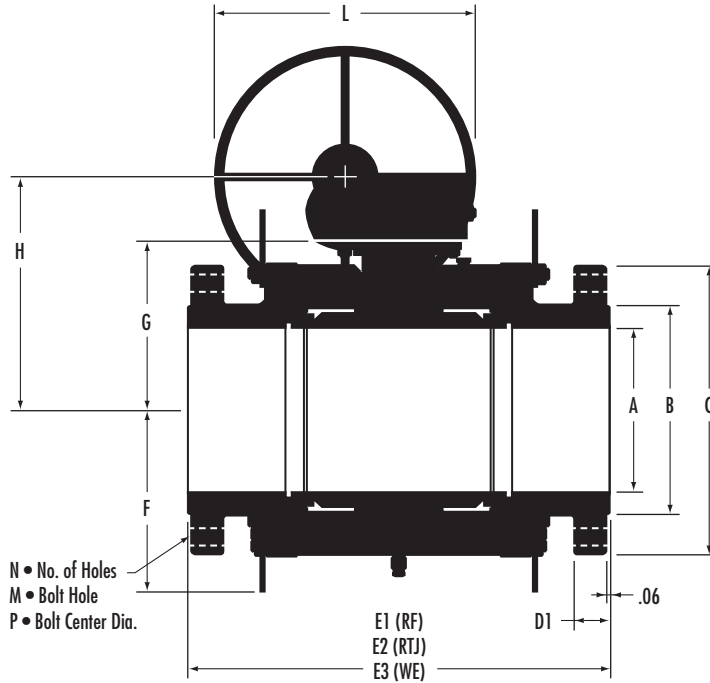

Series 5700/6700 ■ 14"FP-56"FP ■ Class 150

Class 150 14"FP-56"FP (in.)

Size	A	B	C	D1	E1-RF	E2-RTJ	E3-WE	F	G	H	N	M	P	L
14x14	13.25x13.25	16.25	21.00	1.38	27.00	27.50	30.00	14.92	15.18**	20.89	12	1.12	18.75	30
16x14	15.25x13.25	18.50	23.50	1.44	30.00	30.50	33.00	16.60	15.18**	20.89	16	1.12	21.25	30
16x16	15.25x15.25	18.50	23.50	1.44	30.00	30.50	33.00	16.60	15.89	22.47	16	1.12	21.25	30
18x16	17.25x15.25	21.00	25.00	1.56	34.00	34.50	36.00	21.05	15.89	22.47	16	1.25	22.75	30
18x18	17.25x17.25	21.00	25.00	1.56	34.00	34.50	36.00	21.05	19.76	26.34	16	1.25	22.75	30
20x18	19.25x17.25	23.00	27.50	1.69	36.00	36.50	39.00	19.67	19.76	26.34	20	1.25	25.00	30
20x20	19.25x19.25	23.00	27.50	1.69	36.00	36.50	39.00	19.67	20.20	26.78	20	1.25	25.00	30
24x20	23.25x19.25	27.25	32.00	1.88	42.00	42.50	45.00	22.75	20.20	26.78	20	1.38	29.50	30
24x24	23.25x23.25	27.25	32.00	1.88	42.00	42.50	45.00	22.75	23.34	30.24	20	1.38	29.50	30
30x30	29.00x29.00	33.75	38.75	2.88	51.00	*	55.00	31.25	32.08	38.98	28	1.38	36.00	30
36x36	34.50x34.50	40.25	46.00	3.50	60.00	*	68.00	34.39	35.83	42.73	32	1.62	42.75	30
40x40	38.50x38.50	44.25	50.75	3.50	72.83	*	70.08	36.54	37.13	*	*	*	*	*
44x44	42.32x42.32	49.00	55.25	3.94	76.77	*	74.80	39.76	40.39	*	*	*	*	*
48x48	45.98x45.98	53.50	59.50	4.19	85.83	*	82.68	41.77	43.19	*	*	*	*	*
56x56	53.62x53.62	62.00	68.75	4.82	90.55	*	88.58	48.50	49.92	*	*	*	*	*

*Contact your PBV® salesperson for additional sizes and materials.

** Change introduced 2004

NOTES: Sizes 6"x6" and larger are gear operated. Dimension "F" includes drain plug and support brackets.