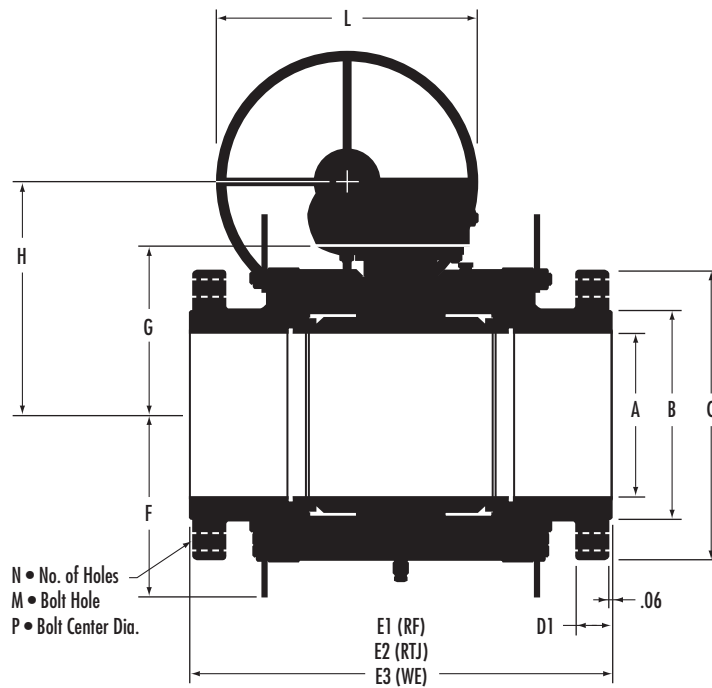

Dimensional Data for Large Size Diameter Valves

Series 5700/6700 ■ 14"FP-56"FP ■ Class 300

Class 300 14"FP-56"FP (in.)

Size	A	B	C	D1	E1-RF	E2-RTJ	E3-WE	F	G	H	N	M	P	L
14x14	13.25x13.25	16.25	23.00	2.12	30.00	30.62	30.00	14.92	14.31	20.89	20	1.25	20.25	30
16x14	15.25x13.25	18.50	25.50	2.25	33.00	33.62	33.00	16.60	14.31	20.89	20	1.38	22.50	30
16x16	15.25x15.25	18.50	25.50	2.25	33.00	33.62	33.00	16.60	15.89	22.47	20	1.38	22.50	30
18x16	17.25x15.25	21.00	28.00	2.38	36.00	36.62	36.00	21.05	15.89	22.47	24	1.38	24.75	30
18x18	17.25x17.25	21.00	28.00	2.38	36.00	36.62	36.00	21.05	19.76	26.34	24	1.38	24.75	30
20x18	19.25x17.25	23.00	30.50	2.50	39.00	39.75	39.00	19.67	19.76	26.34	24	1.38	27.00	30
20x20	19.25x19.25	23.00	30.50	2.50	39.00	39.75	39.00	19.67	20.20	26.78	24	1.38	27.00	30
24x20	23.25x19.25	27.25	36.00	2.75	45.00	45.88	45.00	22.75	20.20	26.78	24	1.62	32.00	30
24x24	23.25x23.25	27.25	36.00	2.75	45.00	45.88	45.00	22.75	23.34	30.24	24	1.62	32.00	30
30x30	29.00x29.00	33.75	43.00	3.62	55.00	56.00	55.00	31.25	32.08	38.98	28	1.88	39.25	30
36x36	34.50x34.50	40.25	50.00	4.12	68.00	69.12	68.00	34.39	35.83	42.73	32	2.12	46.00	30
40x40	38.50x38.50	42.75	48.75	4.44	72.83	*	70.08	36.54	37.13	*	*	*	*	*
44x44	42.32x42.32	47.00	53.25	4.82	76.77	*	74.80	39.76	40.39	*	*	*	*	*
48x48	45.98x45.98	51.25	57.75	5.19	85.83	*	82.68	41.77	43.19	*	*	*	*	*
56x56	53.62x53.62	59.75	67.25	6.00	90.55	*	88.58	48.50	49.92	*	*	*	*	*

*Contact your PBV® salesperson for additional sizes and materials.

NOTES: Sizes 6"x6" and larger are gear operated. Dimension "F" includes drain plug and support brackets.