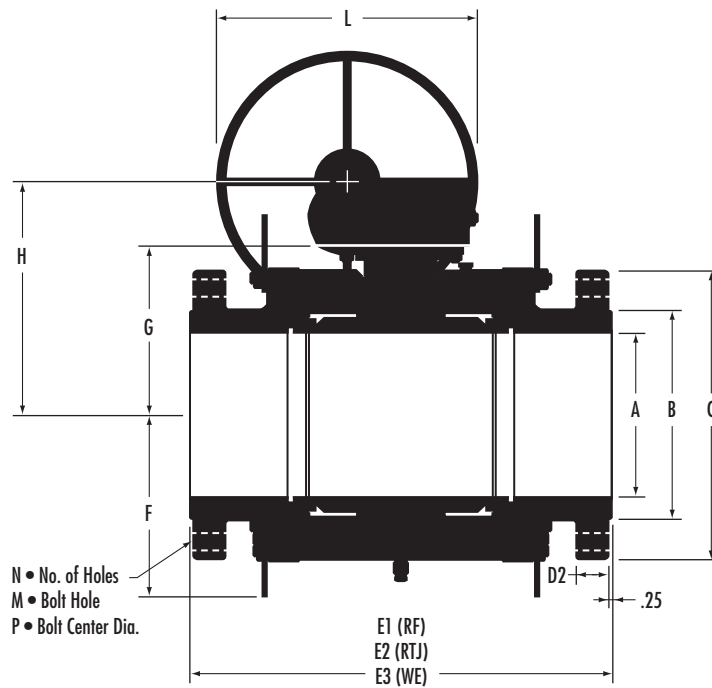

Dimensional Data for Large Size Diameter Valves

Series 5700/6700 ■ 14"FP-48"FP Class 900 ■ 14"FP-24"FP Class 1500

Class 900 14"FP-24"FP (in.)

Size	A	B	C	D2	E1-RF	E2-RTJ	E3-WE	F	G	H	N	M	P	L
14 x 14	12.75 x 12.75	16.25	25.25	3.38	40.50	40.88	40.50	18.61	16.76	23.34	20	1.62	22.00	30
16 x 14	14.75 x 12.75	18.50	27.75	3.50	44.50	44.88	44.50	20.63	16.76	23.34	20	1.75	24.25	30
16 x 16	14.75 x 14.75	18.50	27.75	3.50	44.50	44.88	44.50	20.63	18.87	25.77	20	1.75	24.25	30
18 x 16	16.75 x 14.75	21.00	31.00	4.00	48.00	48.50	48.00	23.39	18.87	25.77	20	2.00	27.00	30
18 x 18	16.75 x 16.75	21.00	31.00	4.00	48.00	48.50	48.00	23.39	24.91	31.81	20	2.00	27.00	30
20 x 18	18.63 x 16.75	23.00	33.75	4.25	52.00	52.50	52.00	24.30	24.91	31.81	20	2.12	29.50	30
20 x 20	18.63 x 18.63	23.00	33.75	4.25	52.00	52.50	52.00	24.30	26.18	33.08	20	2.12	29.50	30
24 x 20	22.50 x 18.63	27.25	41.00	5.50	61.00	61.75	61.00	21.70	24.20	28.90	20	2.62	35.50	30
24 x 24	22.50 x 22.50	27.25	41.00	5.50	61.00	61.75	61.00	23.80	29.80	30.90	20	2.62	35.50	30
30 x 30	28.11 x 28.11	33.75	48.50	5.88	69.29	70.16	65.35	30.94	31.42	*	*	*	*	*
36 x 36	33.74 x 33.74	40.25	57.50	6.75	80.71	81.89	74.80	36.38	36.14	*	*	*	*	*
40 x 40	37.56 x 37.56	45.75	59.50	7.75	85.83	*	82.68	39.88	39.65	*	*	*	*	*
44 x 44	41.26 x 41.26	50.00	64.88	8.44	93.70	*	88.58	41.26	45.28	*	*	*	*	*
48 x 48	45.00 x 45.00	54.50	70.25	9.19	96.46	*	93.70	47.64	47.72	*	*	*	*	*

*Contact your PBV® salesperson for additional sizes and materials.

NOTES: Sizes 6" x 6" and larger are gear operated. Dimension "F" includes drain plug and support brackets.

Class 1500 14"FP-24"FP (in.)

Size	A	B	C	D2	E1-RF	E2-RTJ	E3-WE	F	G	H	N	M	P	L
14 x 14	12.50 x 12.50	16.25	29.50	5.25	49.50	50.25	49.50	20.60	18.83	25.73	16	2.38	25.00	30
16 x 14	14.25 x 12.50	18.50	32.50	5.75	54.50	55.38	54.50	22.27	18.83	25.73	16	2.62	27.75	30
16 x 16	14.25 x 14.25	18.50	32.50	5.75	54.50	55.38	54.50	22.27	20.50	27.40	16	2.62	27.75	30
18 x 16	16.75 x 14.25	21.00	36.00	6.38	60.50	61.38	60.50	23.39	20.50	27.40	16	2.88	30.50	30
18 x 18	16.75 x 16.75	21.00	36.00	6.38	60.50	61.38	60.50	23.39	24.91	31.81	16	2.88	30.50	30
20 x 18	18.63 x 16.75	23.00	38.75	7.00	65.50	66.38	65.50	23.39	24.96	31.81	16	3.12	32.75	30
20 x 20	18.63 x 18.63	23.00	38.75	7.00	65.50	66.38	65.50	21.70	27.50	28.90	16	3.12	32.75	30
24 x 20	22.50 x 18.63	27.25	46.00	8.00	80.50	81.63	80.50	21.70	27.50	28.90	16	3.62	39.00	30
24 x 24	22.50 x 22.50	27.25	46.00	8.00	80.50	81.63	80.50	23.80	33.70	30.90	16	3.62	39.00	30

Contact your PBV® salesperson for additional sizes and materials.

NOTES: Sizes 6" x 6" and larger are gear operated. Dimension "F" includes drain plug and support brackets.